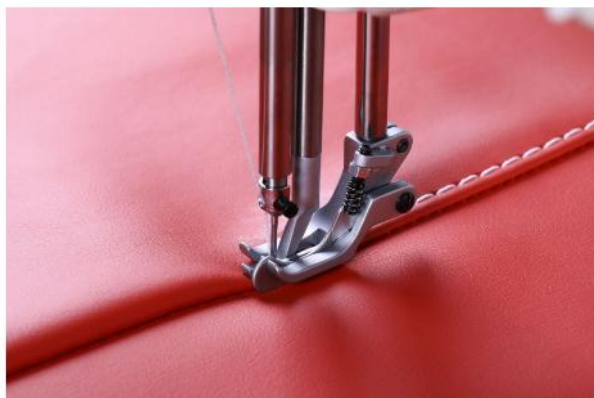

机器参数 Machine Parameters

型号 Model No.	GOA-1530B-7
送料方式 Feeding system	交替压脚、送布牙和机针综合送料 Alternating presser foot, feed dog and needle feeding
最高缝速 Max sewing speed	2200 针/分钟 2200s.p.m.
线芯直径 Shuttle diameter	φ28mm
适用机针 Applied needle	DPx17#18-#23
适用缝线 Thread size	最粗9股(13#) Maximum thread 9 strands nylon
最大针距 Max stitch length	9mm
最大内外压脚交替量 Max alternating presser foot	9mm
最大抬压脚高度 Max presser foot lifting height	16mm
自动剪线装置 Auto trimming	√
自动倒缝装置 Auto back tacking	√
自动抬压脚 Presser foot lifting height by air	√
自动供油 Auto oil system	√
DL功能 DL function	√
操作空间 Operation space	335 x 125mm

样品展示 Sample Display

天津市再登科技有限公司

地址：天津市宝坻区海滨商贸中心1-108 400-166-8581

东莞分公司：东莞市厚街镇莞太路桥头路段西412号

山西分公司：山西转型综合改革示范区学府产业园长治路227号高新国际A座1101室

深圳市再登科技有限公司：深圳市南山区南山街道海王大厦A座20C

再登科技（香港）有限公司：香港九龍新蒲崗大有街1號勤達中心20樓1-5室

中国台湾办事处：臺灣新北市三重區重新路5段609巷20號5樓之4

Tianjin Getonagain Technology Co.,Ltd

Address: No.1-108, Haibin Commercial Center, Baodi District, Tianjin, China Tel: +86 22-2252 1236

Email: sales@getonagain.com www.getonagain.com

Branch Office: India | Bangladesh | Pakistan | Vietnam | Germany | France | Mexico | Taipei | Hongkong |