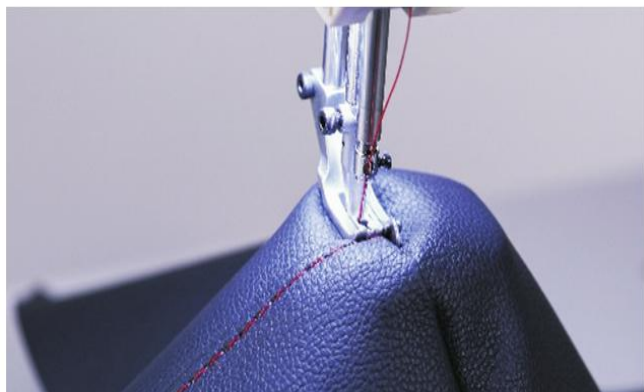

机器参数 Machine Parameters

型号 Model	GOA-1730B-7
送料方式 Feeding system	交替压脚、送布牙和机针综合送料 Alternating presser foot, feed dog and needle feeding
最高缝速 Max sewing speed	2000 针/分钟 2000 s.p.m.
柱高 Height of post bed	160mm
线芯直径 Shuttle diameter	φ26mm
适用机针 Applied needle	DPx17#18-#23
适用缝线 Thread size	最粗9股 (13#) Maximum thread 9 strands nylon
最大针距 Max stitch length	9mm
最大内外压脚交替量 Max alternating presser foot	6.5mm
最大抬压脚高度 Max presser foot lifting height	16mm
自动剪线装置 Auto trimming	√
自动倒缝装置 Auto back tacking	√
自动抬压脚 Presser foot lifting height by air	√
DL功能 DL function	√
操作空间 Operation space	335 x 260mm

样品展示 Sample Display

天津市再登科技有限公司

地址：天津市宝坻区海滨商贸中心1-108 400-166-8581

东莞分公司：东莞市厚街镇莞太路桥头路段西412号

山西分公司：山西转型综合改革示范区学府产业园长治路227号高新国际A座1101室

深圳市再登科技有限公司：深圳市南山区南山街道海王大厦A座20C

再登科技（香港）有限公司：香港九龍新蒲崗大有街1號勤達中心20樓1-5室

中国台湾办事处：臺灣新北市三重區重新路5段609巷20號5樓之4

Tianjin Getonagain Technology Co.,Ltd

Address: No.1-108, Haibin Commercial Center, Baodi District, Tianjin, China Tel: +86 22-2252 1236

Email: sales@getonagain.com www.getonagain.com

Branch Office: India | Bangladesh | Pakistan | Vietnam | Germany | France | Mexico | Taipei | Hongkong |