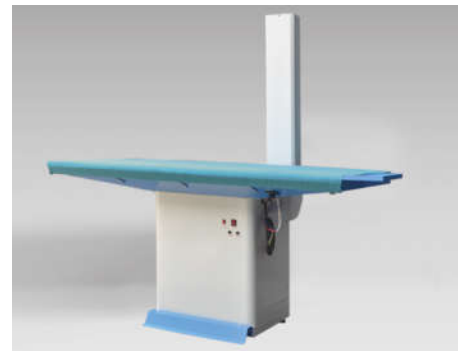

Application

- It is applicable to garment factory, laundry, hotel and other industries.

天津市再登科技有限公司

地址: 天津市宝坻区海滨商贸中心1-108 400-166-8581

东莞分公司: 东莞市厚街镇莞太路桥头路段西412号

山西分公司: 山西转型综合改革示范区学府产业园长治路227号高新国际A座1101室

深圳市再登科技有限公司: 深圳市南山区南山街道海王大厦A座20C

再登科技(香港)有限公司: 香港九龍新蒲崗大有街1號勤達中心20樓1-5室

中国台湾办事处: 臺灣新北市三重區重新路5段609巷20號5樓之4

Tianjin Getonagain Technology Co.,Ltd

Address: No.1-108, Haibin Commercial Center, Baodi District, Tianjin, China Tel: +86 22-2252 1236

Email: sales@getonagain.com www.getonagain.com

Branch Office: India | Bangladesh | Pakistan | Vietnam | Germany | France | Mexico | Taipei | Hongkong |