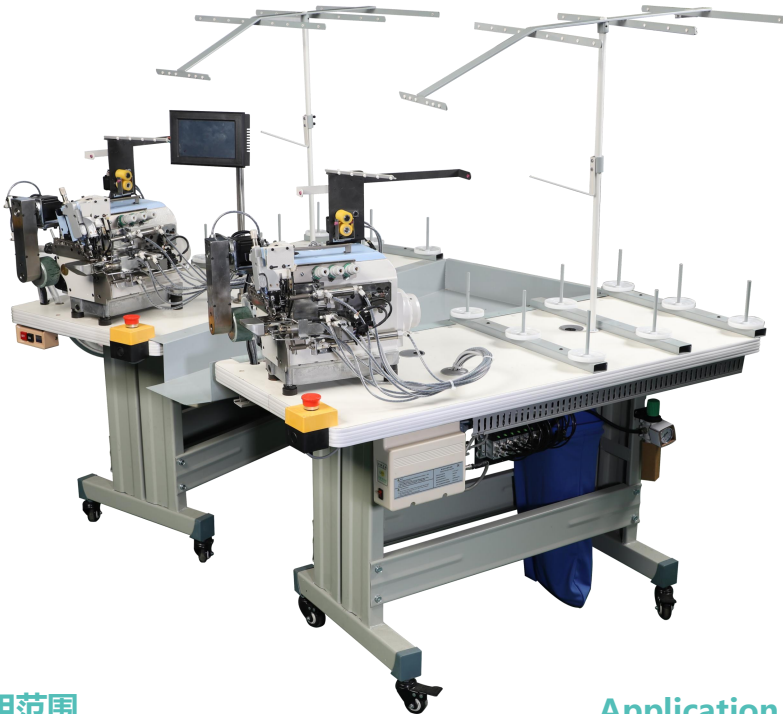

全自动手套锁边机 GOA-IS

机器特点

- 采用微电脑控制系统
- 两台机为一组，一人可同时操作
- 操作界面中英切换
- 工作效率1600只/小时

适用范围

- 适用于直径在13-19CM以内的手套及其他锁边工艺

机器参数 Machine Parameters

型号 Model	GOA-IS
包边线迹 Edge Banding Stitches	三线密包 Three Threads dense stitch
机器尺寸 Machine Size (LWH)	1200×1180×1400mm
功率 Power	1100W
电压 Voltage	AC 220V
净重 Net Weight	140kg

Automatic Glove Overlock Sewing Machine

GOA-IS

Features

- Adopting a microcomputer control system.
- Two machines as one group, one person can operate simultaneously.
- Switching between Chinese and English in the operation interface.
- Work efficiency 1600 pieces/hour.

Application

- Suitable for gloves with a diameter between 13-19CM and other overlock processes

Tianjin Getonagain Technology Co.,Ltd

Address: No.1-108, Haibin Commercial Center, Baodi District, Tianjin, China Tel: +86 22-2252 1236