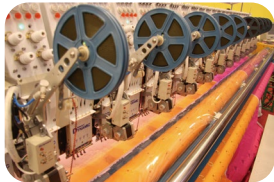

Machine Optional Device

Sequin Device (optional)