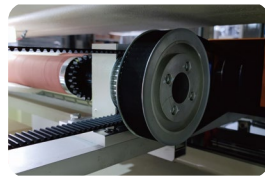

Panasonic Servo Motor

10.4 Inch Touch Screen Operation Panel

Bando Belt

Lead Screw/Rail

Japanese Original Hook/Bobbin Case/Bobbin